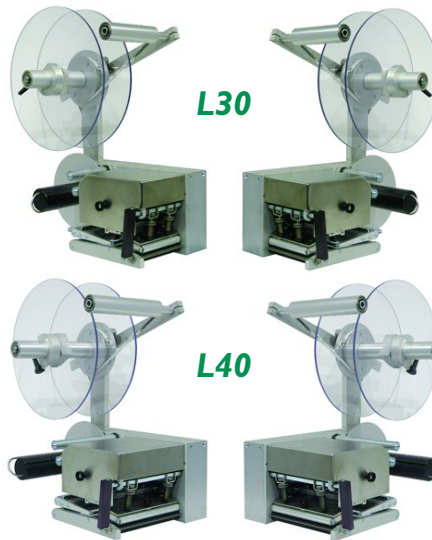

Labelling Head 4"

Label size (W x L)

Min: 5 x 5 mm
Max: 105 x 500 mm

Feed speed

Up to 300 mm/sec
(18 m/min)

Labelling Head 6"

Label size (W x L)

Min: 5 x 5 mm
Max: 150 x 500 mm

Feed speed

Up to 300 mm/sec
(18 m/min)

LEFT VERSIONS

RIGHT VERSIONS

Labelling Head 6"

Label size (W x L)

Min: 40 x 20 mm
Max: 220 x 600 mm

Print Speed

Up to 200 mm/sec
(12 m/min)

Labelling Head 9"

Label size (W x L)

Min: 100 x 100 mm
Max: 320 x 600 mm

Speed

Up to 150 mm/sec
(9 m/min)

Printers

PCU III Printer Control Unit

Dual 25 MHz Processor

Integrated applicator controller (3rd CPU)

4Mb Flash for fonts and graphics

M100-Series Direct Thermal Printers

Label size (W x L)

Min: 5 x 5 mm
Max: 105 x 500 mm

Print speed

Up to 300 mm/sec with 8 dot/104 mm
Up to 220 mm/sec with 12 dot/108 mm